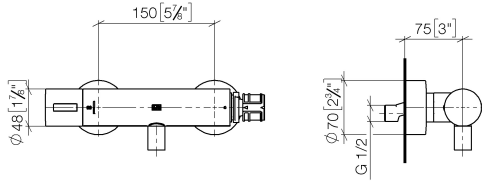

Shower thermostat for wall installation - Chrome

34 443 979

- slide-on rosettes Ø 70 mm
 - gauge 150 mm - 13 mm
 - 3/8" shower outlet
 - with volume control
- Intrinsic protection against back flow.**

Intrinsic protection against back flow.

Required miscellaneous

TARA Regulator handle - Chrome 11 431 892-00

Shower thermostat for wall installation - Chrome

34 443 979

mm [inches]

Flow rate chart

Certificates

Belgaqua_22_281_2 LGA_29986.
7_5.

WRAS_2204005.

Shower thermostat for wall installation - Chrome

34 443 979

Spare parts list

No.	Item Number	Name	Quantity used	Delivery time
1	90 17 33 015 00-00	handle	1	10
2	90 15 02 070 00 90	cartridge	1	2
3	90 30 40 010 00 90	regulator	1	2
4	04 31 20 530 00 90	insert	1	2
5	04 11 04 030 00 90	connection	2	2
6	90 31 20 512 00-00	rosette	2	2
7	09 29 30 050 90	sieve	2	2
8	04 31 20 540 00 90	insert	1	2
9	09 24 77 008-00	nut	2	10
10	90 90 03 236 00 90	top	1	2
11	90 30 40 017 00 90	base	1	2
12	90 14 10 010 00 90	seal	1	2
13	09 31 20 511-00	nipple	1	10
14	90 21 02 069 00-00	cover	1	10